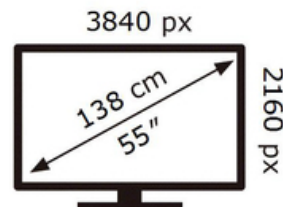

# ENERG

SAMSUNG

QE55QN85AAT

**77** kWh/1000h

ABCDEF **G**

**162** kWh/1000h

2019/2013